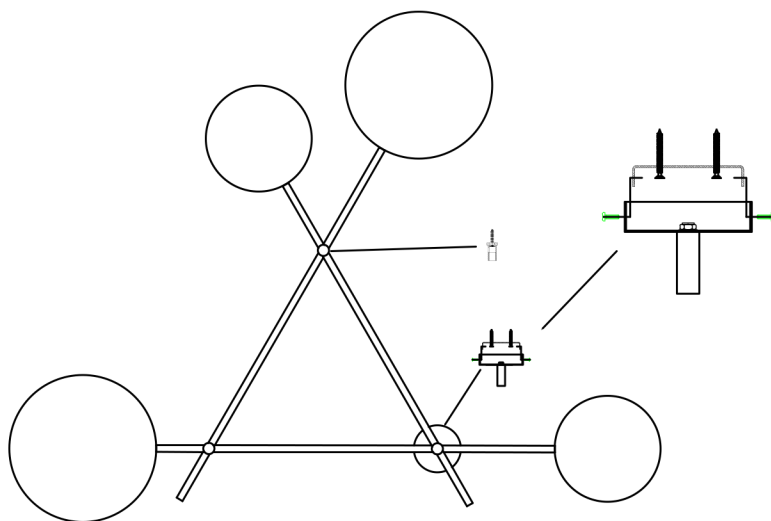

2207A

LED

Collection: Neoclassic
Ceiling lamps
AC 220V 50-60Hz