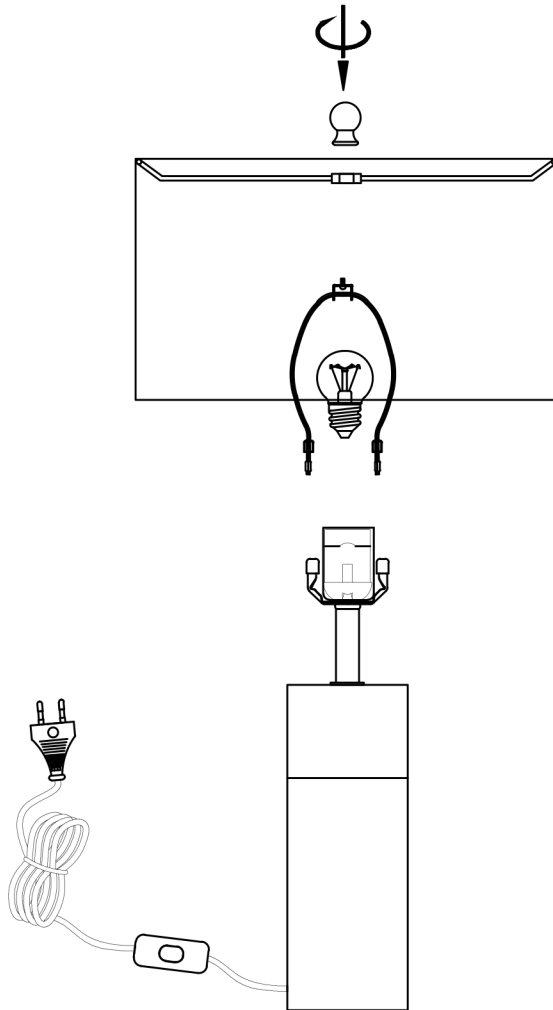

# Installation instructions

07700-1T

1 x E27 Max 40W

Collection: Neoclassic  
Table Lamps  
AC 220V 50-60Hz