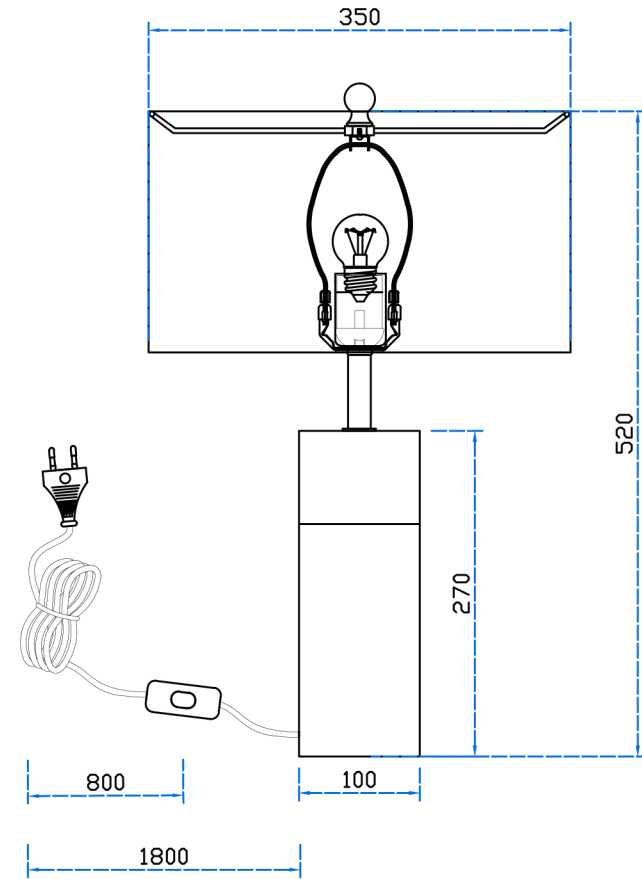

# Installation instructions

07700-1T

1 x E27 Max 40W

Collection: Neoclassic  
Table Lamps  
AC 220V 50-60Hz