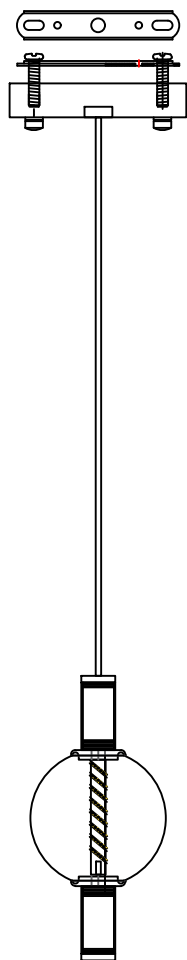

Installation instructions

07637-1A, 19(01)

LED 5W

Collection: Neoclassic

Ceiling lamps

AC 220V 50-60Hz