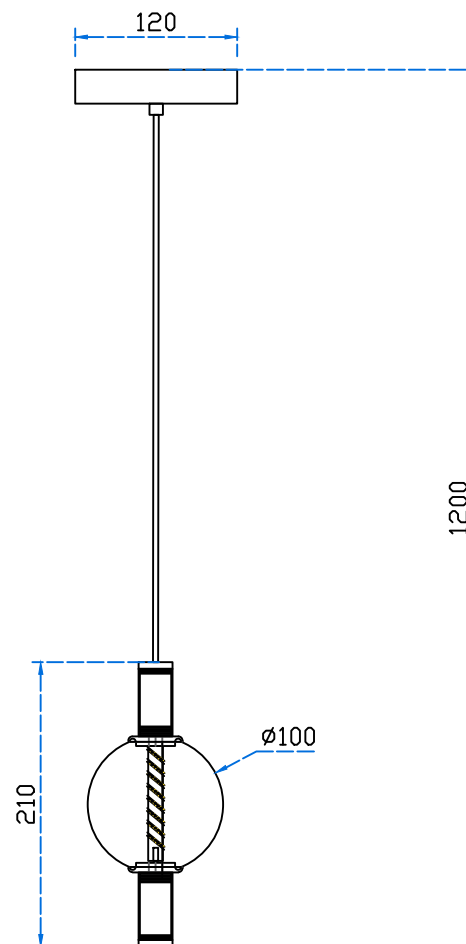

Installation instructions

07637-1A, 19(01)

LED 5W

Collection: Neoclassic

Ceiling lamps

AC 220V 50-60Hz