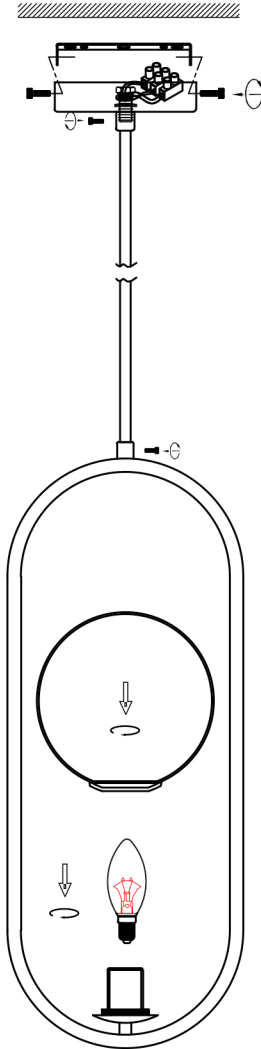

Installation instructions

07632-1A

1 x E14 Max 40W

Collection: Neoclassic
Ceiling lamps
AC 220V 50-60Hz