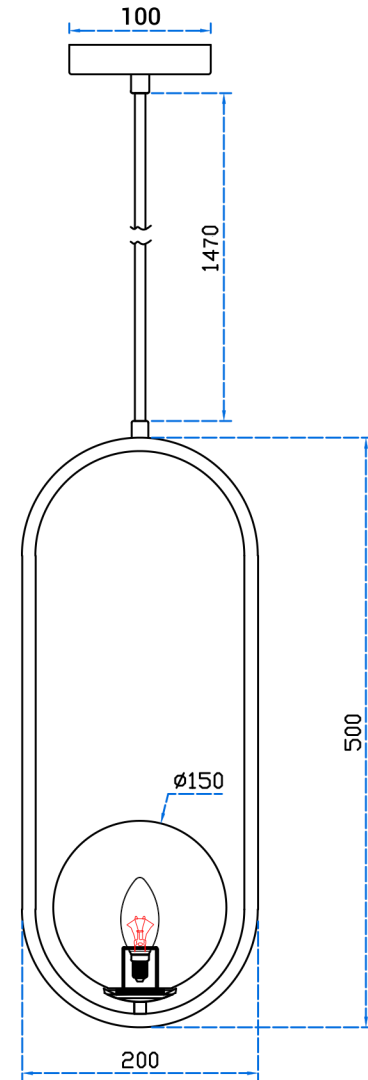

Installation instructions

07632-1A

1 x E14 Max 40W

Collection: Neoclassic
Ceiling lamps
AC 220V 50-60Hz