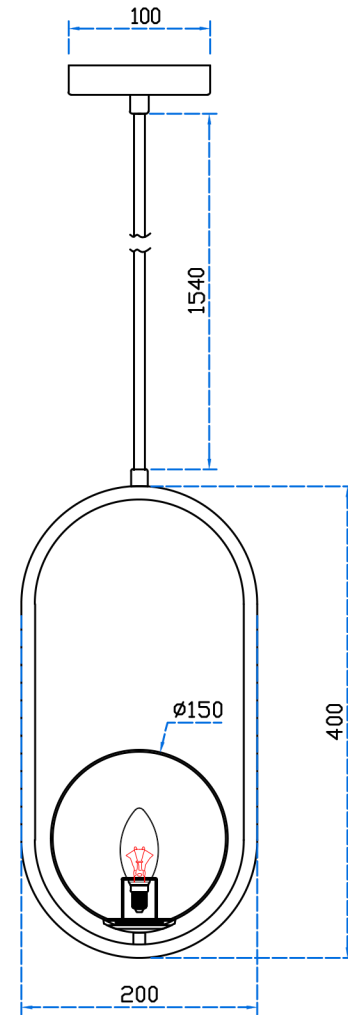

Installation instructions

07631-1A

1 x E14 Max 40W

Collection: Neoclassic
Ceiling lamps

AC 220V 50-60Hz