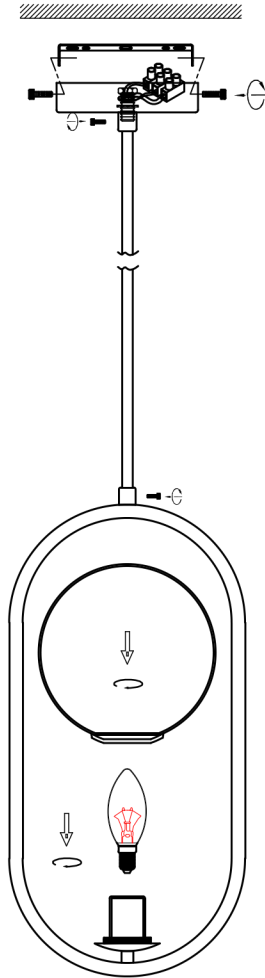

Installation instructions

07631-1A

1 x E14 Max 40W

Collection: Neoclassic
Ceiling lamps

AC 220V 50-60Hz